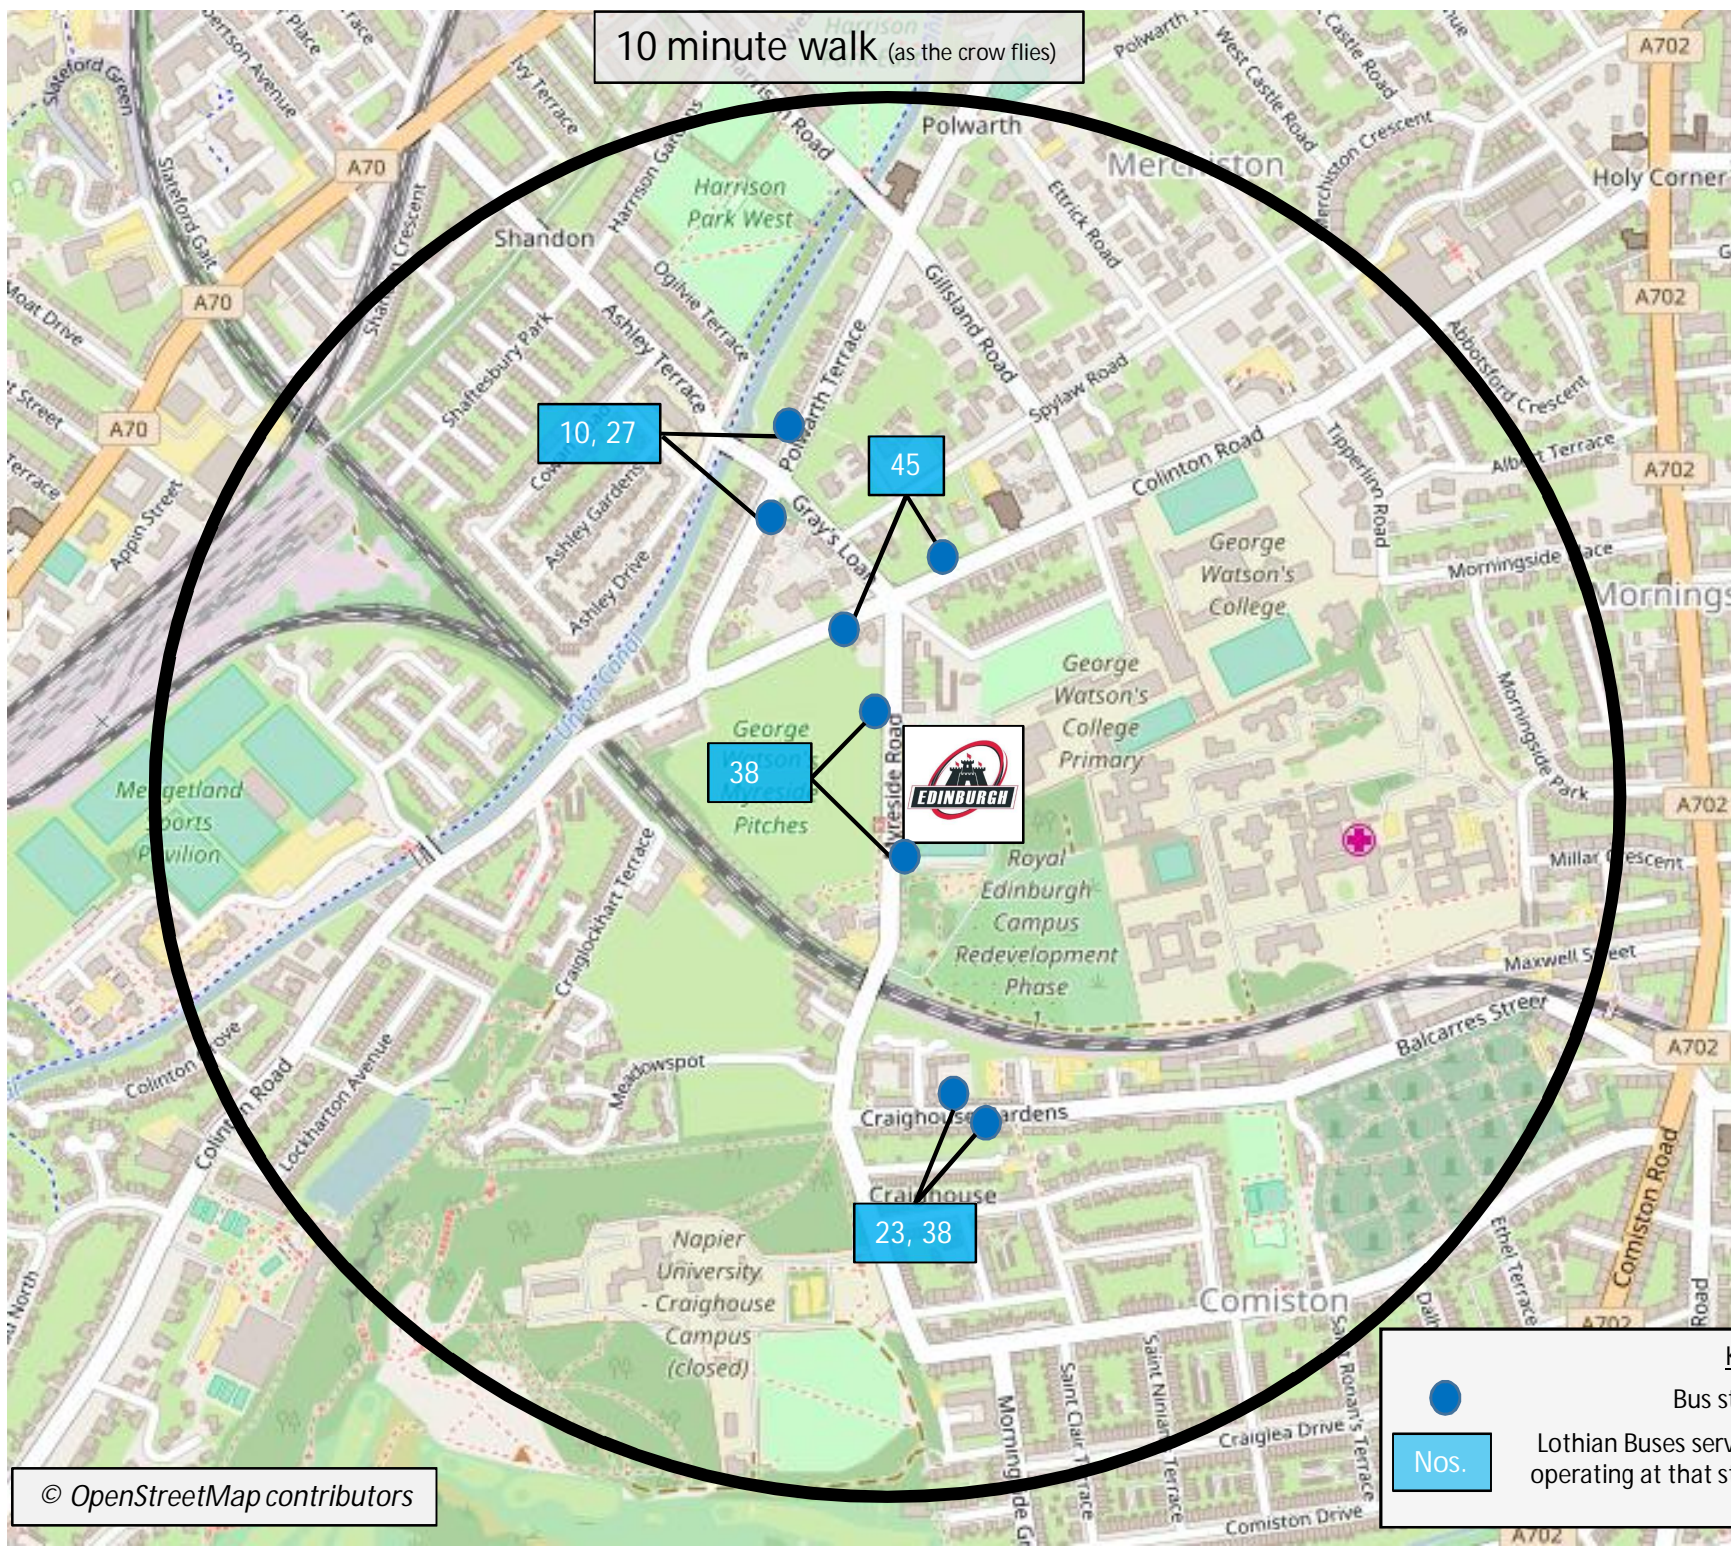

10 minute walk (as the crow flies)

10, 27

45

38

23, 38

**Key**

- Bus stop
- Nos. Lothian Buses service operating at that stop