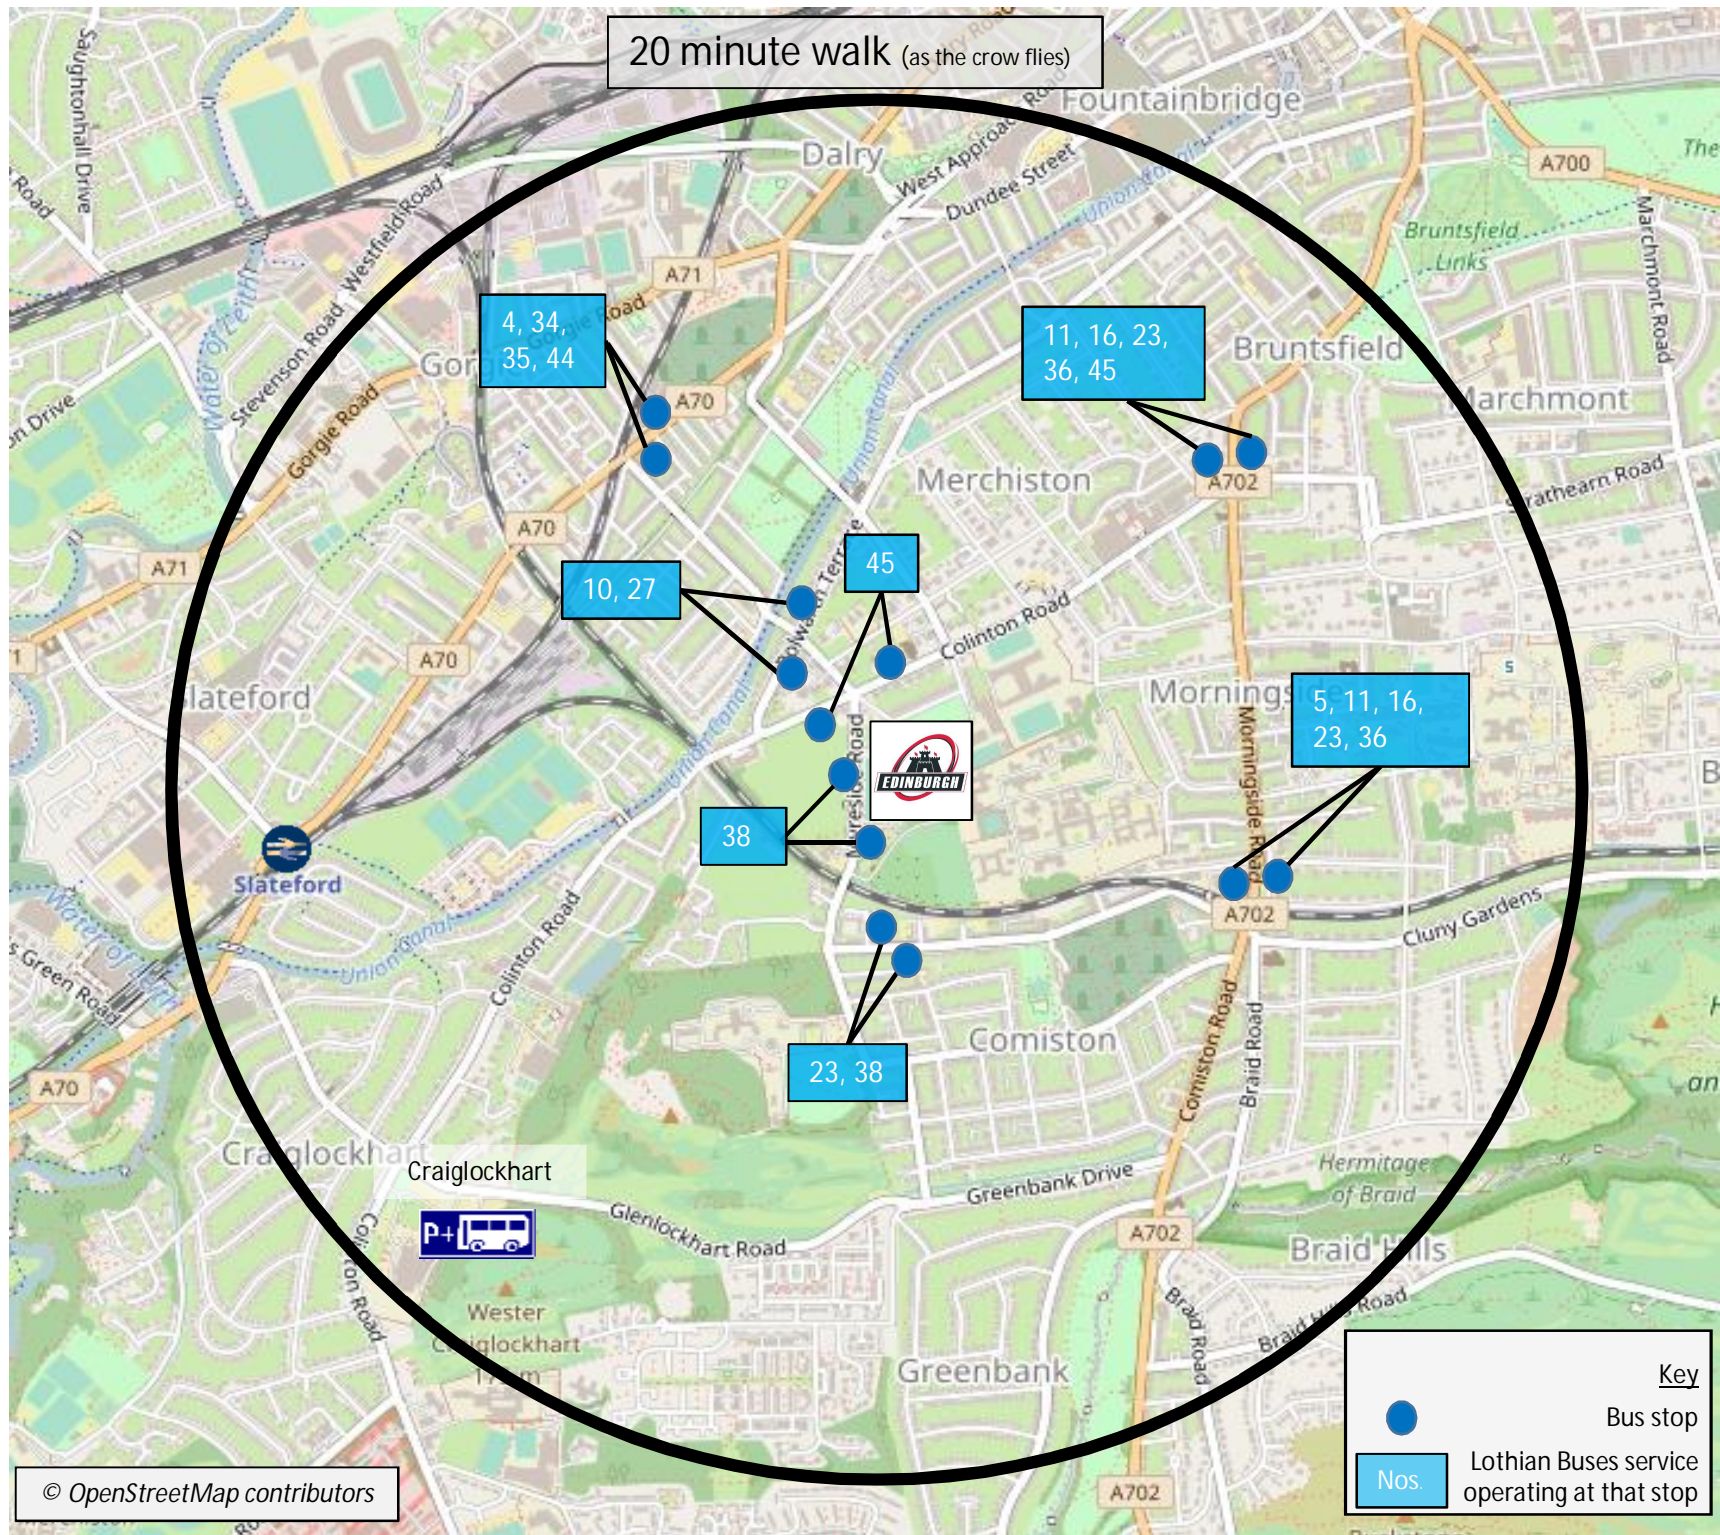

20 minute walk (as the crow flies)

Key

- Bus stop
- Nos. Lothian Buses service operating at that stop